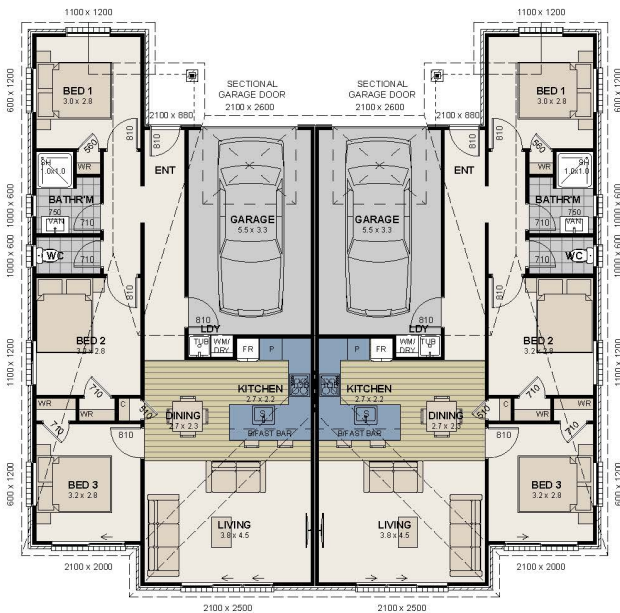

FOR SALE - HOUSE AND LAND PACKAGE

at 98m², this brick and linea weatherboard home won't disappoint with an open plan living area, along with 3 bedrooms separate toilet a single garage, off-street parking and a private back yard

UNIT 2

FLOOR AREA: 98.0m²

UNIT 3

FLOOR AREA: 98.0m²

KEY FEATURES

- Brick and linea construction
- Long run roofing
- Designer kitchen with stone benchtop and Bosch appliances
- Quality fixtures and fittings

**FOR SALE - HOUSE AND LAND PACKAGE**Home size: 98m²
Site Size: 200m²**SITE WORKS & FOUNDATIONS**

Rib Raft Foundations
Engineer designed
dig out to Engineers specifications

EXTERIOR

Diamond long run colour steel in ebony
Coloursteel fascia in ebony
Classic coloursteel gutters in ebony
Austral paprika 70 series brick
James Hardie linea weatherboard cladding
Axis 1 Ebony Entry Panel door
Vantage Residential suite with low -E double glazed
Joinery and venting window hardware
Windsor Smooth insulated garage door in ebony
Half black oxide concrete to outdoor living areas
driveway & entry
Clothesline & letterbox
Fencing to all boundaries as per landscape plan
Gardens as per landscaping plan